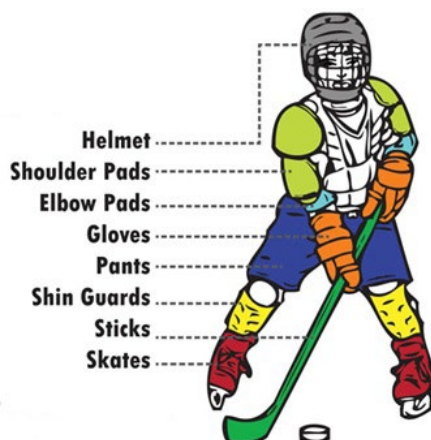

SPRING

Learn to Play Hockey

MUST HAVE FULL HOCKEY EQUIPMENT:

Skates, Stick, Helmet w/ Shield, Shin Guards, Elbow Pads, Gloves

All skaters must be able to skate forward unassisted in hockey skates

Beginner Hockey Players Ages 10 and Under